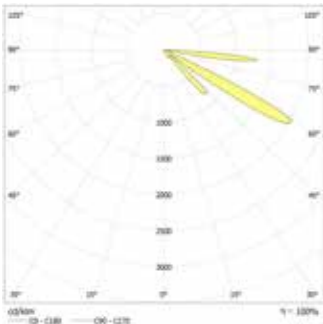

Articles

SN 6114.1 LED J/SV		
Colors	RAL 9005	RAL (special)
Art. no.	104434240	104421914

recessed wall or stair mounting   Light colour: 3000 K   Protection category: IP54