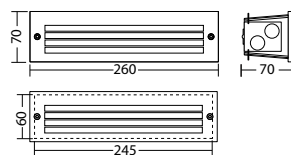

230V

SN 6114.1 G Wall, floor and stair luminaires

J/SV

For connection to JOKER-central battery systems

Robust LED safety luminaires to illuminate steps or escape routes. Recessed wall and stair mounting. Made of high-quality die-cast aluminium with high protection category.

Technical data

Material:	die-cast aluminium
Illuminant:	18 x 0,15W LED-module
Luminous flux:	60 lm
Nominal voltage AC:	230V ±10% 50/60 Hz
Nominal voltage DC:	176 - 264 V
Nominal current AC:	27 mA
Nominal current DC:	22 mA

Apparent power:	6,2 VA
Effective power:	5,2 W
Inrush current:	8 A / 50 µs
Protection class:	I
Input terminals:	2.5mm² feed through wiring
Temperature ta:	-15...+40 °C

Articles

SN 6114.1 LED J/SV		
Colors	RAL 9005	RAL (special)
Art. no.	104434240	104421914

recessed wall or stair mounting   Light colour: 3000 K   Protection category: IP54

SN 6114.1 LED J/SV		
Colors	RAL 9005	RAL (special)
Art. no.	104435452	104435553

recessed wall or stair mounting   Light colour: 4000 K   Protection category: IP54

Name	Accessories	Art. no.
LM 176x20 18/3K KL	Ersatzteil	104412113
LM 176x20 18/4K KL	Ersatzteil	104412012