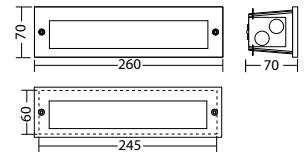

Robust LED safety luminaires to illuminate steps or escape routes. Recessed wall and stair mounting. Made of high-quality die-cast aluminium with high protection category.

Technical data

Material:	die-cast aluminum	Nominal current DC:	175 mA
Illuminant:	18 x 0,15W LED-module	Protection class:	III
Luminous flux:	169 lm	Input terminals:	2.5mm ² feed through wiring
Nominal voltage DC:	24 V ±25 %	Temperature ta:	-15...+40 °C

Articles

SN 6114.1 LED 24V			SN 6114.1 LED 24V		
Colors	RAL 9005	RAL (special)	Colors	RAL 9005	RAL (special)
Art. no.	104434846	104434947	Art. no.	104436058	104436159
recessed wall or stair mounting	Light colour: 3000 K	Protection category: IP54	recessed wall or stair mounting	Light colour: 4000 K	Protection category: IP54