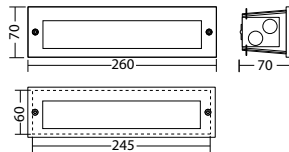

Robust LED safety luminaires to illuminate steps or escape routes. Recessed wall and stair mounting. Made of high-quality die-cast aluminium with high protection category.

Technical data

Material:	die-cast aluminum	Nominal current DC:	175 mA
Illuminant:	18 x 0,15W LED-module	Protection class:	III
Luminous flux:	169 lm	Input terminals:	2.5mm ² feed through wiring
Nominal voltage DC:	24 V ±25 %	Temperature ta:	-15...+40 °C

Articles

SN 6114.1 LED 24V			SN 6114.1 LED 24V		
Colors	RAL 9005	RAL (special)	Colors	RAL 9005	RAL (special)
Art. no.	104434846	104434947	Art. no.	104436058	104436159
recessed wall or stair mounting	Light colour: 3000 K	Protection category: IP54	recessed wall or stair mounting	Light colour: 4000 K	Protection category: IP54