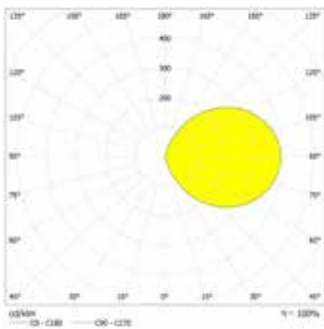

Robust LED safety luminaires to illuminate steps or escape routes. Recessed wall and stair mounting. Made of high-quality die-cast aluminium with high protection category.

Technical data

Material:	die-cast aluminum	Nominal current DC:	175 mA
Illuminant:	18 x 0,15W LED-module	Protection class:	III
Luminous flux:	169 lm	Input terminals:	2.5mm ² feed through wiring
Nominal voltage DC:	24 V ±25 %	Temperature ta:	-15...+40 °C