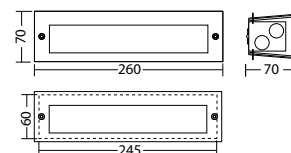

SN 6114.1 LED J/SV

Colors	RAL 9005	RAL (special)
Art. no.	104435654	104435755

recessed wall or stair mounting   Light colour: 4000 K   Protection category: IP54