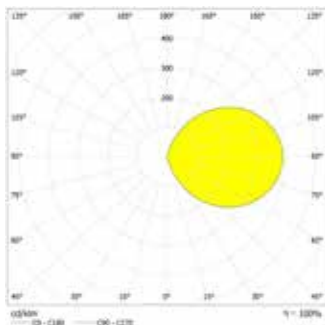

Technical data

Material:	die-cast aluminium
Illuminant:	18 x 0,15W LED-module
Luminous flux:	169 lm
Nominal voltage AC:	230V ±10% 50/60 Hz
Nominal voltage DC:	176 - 264 V
Nominal current AC:	27 mA
Nominal current DC:	22 mA

Apparent power:	6,2 VA
Effective power:	5,2 W
Inrush current:	8 A / 50 µs
Protection class:	I
Input terminals:	2.5mm ² feed through wiring
Temperature ta:	-15...+40 °C

**Articles****SN 6114.1 LED J/SV**