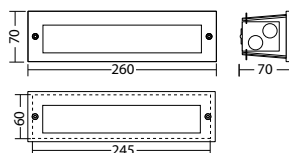

230V

SN 6114.1 O Wall, floor and stair luminaires

J/SV

For connection to JOKER-central battery systems

Robust LED safety luminaires to illuminate steps or escape routes. Recessed wall and stair mounting. Made of high-quality die-cast aluminium with high protection category.

Technical data

Material:	die-cast aluminium
Illuminant:	18 x 0,15W LED-module
Luminous flux:	169 lm
Nominal voltage AC:	230V ±10% 50/60 Hz
Nominal voltage DC:	176 - 264 V
Nominal current AC:	27 mA
Nominal current DC:	22 mA

Apparent power:	6,2 VA
Effective power:	5,2 W
Inrush current:	8 A / 50 µs
Protection class:	I
Input terminals:	2.5mm² feed through wiring
Temperature ta:	-15...+40 °C

Articles

SN 6114.1 LED J/SV

Colors	RAL 9005	RAL (special)
Art. no.	104434442	104434543

recessed wall or stair mounting   Light colour: 3000 K   Protection category: IP54

SN 6114.1 LED J/SV

Colors	RAL 9005	RAL (special)
Art. no.	104435654	104435755

recessed wall or stair mounting   Light colour: 4000 K   Protection category: IP54

Name	Accessories	Art. no.
LM 176x20 18/3K KL	Ersatzteil	104412113
LM 176x20 18/4K KL	Ersatzteil	104412012