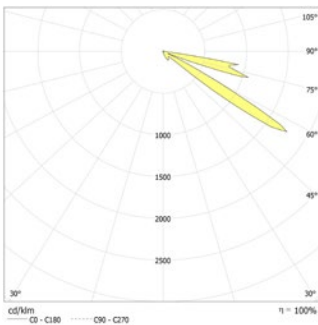

Robust LED safety luminaires to illuminate steps or escape routes. Recessed wall and stair mounting. Made of high-quality die-cast aluminium with high protection category.

Technical data

Material:	die-cast aluminum	Nominal current DC:	150 mA
Illuminant:	3 x 1W LED-module	Protection class:	III
Luminous flux:	25 lm	Input terminals:	2.5mm ² feed through wiring
Nominal voltage DC:	24 V ±20 %	Temperature ta:	-15...+40 °C