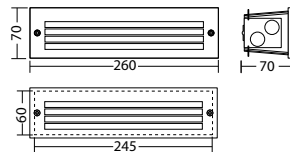

Robust LED safety luminaires to illuminate steps or escape routes. Recessed wall and stair mounting. Made of high-quality die-cast aluminium with high protection category.

Technical data

Material:	die-cast aluminum	Nominal current DC:	150 mA
Illuminant:	3 x 1W LED-module	Protection class:	III
Luminous flux:	25 lm	Input terminals:	2.5mm ² feed through wiring
Nominal voltage DC:	24 V ±20 %	Temperature ta:	-15...+40 °C

Articles

SN 6114 G LED 24V grids

Colors	RAL 9005	
Art. no.	101328927	
recessed wall or stair mounting	Light colour: 6500 K	Protection category: IP54

recessed box for concrete wallinstall.

Art. no. 101070966

Technical data

Material:	die-cast aluminium	Nominal current DC:	150 mA
Illuminant:	3 x 1W LED-module	Protection class:	III
Luminous flux:	93 lm	Input terminals:	2.5mm ² feed through wiring
Nominal voltage DC:	24 V ±20 %	Temperature ta:	-15...+40 °C