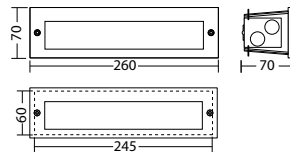

Robust LED safety luminaires to illuminate steps or escape routes. Recessed wall and stair mounting. Made of high-quality die-cast aluminium with high protection category.

Technical data

Material:	die-cast aluminium	Nominal current DC:	150 mA
Illuminant:	3 x 1W LED-module	Protection class:	III
Luminous flux:	93 lm	Input terminals:	2.5mm² feed through wiring
Nominal voltage DC:	24 V ±20 %	Temperature ta:	-15...+40 °C

Articles

SN 6114 O LED 24V

Colors	RAL 9005	RAL (special)
Art. no.	101329028	102160804
recessed wall or stair mounting	Light colour: 6500 K	Protection category: IP54

recessed box for concrete wallinstall.

Art. no. 101070966

Name	Accessories	Art. no.
	optional	101070966