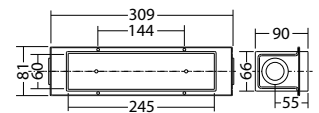

Articles

SN 6114 G LED 24V grids

Colors	RAL 9005	
Art. no.	101328927	
recessed wall or stair mounting	Light colour: 6500 K	Protection category: IP54

recessed box for concrete wallinstall.

Art. no. 101070966

Technical data

Material:	die-cast aluminium	Nominal current DC:	150 mA
Illuminant:	3 x 1W LED-module	Protection class:	III
Luminous flux:	93 lm	Input terminals:	2.5mm ² feed through wiring
Nominal voltage DC:	24 V ±20 %	Temperature ta:	-15...+40 °C