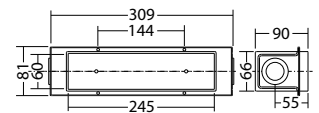

recessed box for concrete wallinstall.

Art. no. 101070966

Name	Accessories	Art. no.
	optional	101070966