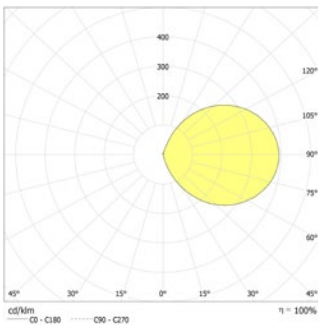

Technical data

Material:	die-cast aluminium	Nominal current DC:	150 mA
Illuminant:	3 x 1W LED-module	Protection class:	III
Luminous flux:	93 lm	Input terminals:	2.5mm ² feed through wiring
Nominal voltage DC:	24 V ±20 %	Temperature ta:	-15...+40 °C