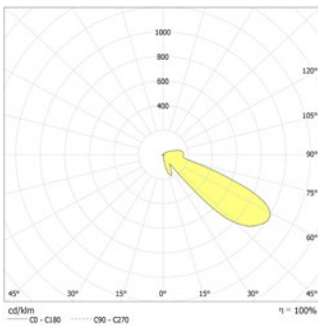

Round LED safety luminaires to illuminate steps or escape routes. Recessed wall and stair mounting in a 68mm switch-box. Design with brushed stainless steel cover.

Technical data

Material:	stainless steel	Nominal current DC:	125 mA
Illuminant:	6 x 0,4W LED-module	Protection class:	III
Luminous flux:	40 lm	Input terminals:	2.5mm ² feed through wiring
Nominal voltage DC:	24 V ±20 %	Temperature ta:	-15...+40 °C

Articles

SN 6124 WE LED 24V round, light output: grid

Colors	stainless steel	RAL (special)
Art. no.	101280629	101280730
recessed wall or stair mounting	Light colour: 5600 K	Protection category: IP20