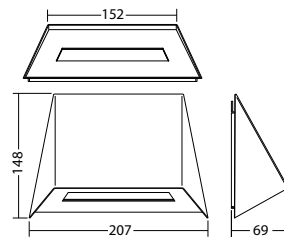

Articles

SN 6204.1 LED 24V

Colors	RAL 7015	RAL 9016	RAL (special)
Art. no.	101331856	101331654	101331957
wall mounting	Light colour: 6500 K		Protection category: IP40