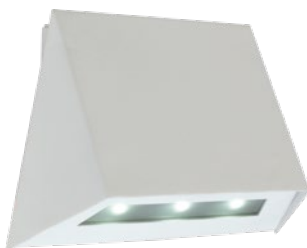

Trapezoidal LED emergency luminaires for illumination of escape routes and exit doors. Luminaires for wall mounting with elegant powder coated metal housing without any visible screws.

Technical data

Material:	sheet steel powder-coated	Nominal current DC:	150 mA
Illuminant:	3 x 1W LED-module	Protection class:	III
Luminous flux:	210 lm	Input terminals:	2.5mm ² feed through wiring
Nominal voltage DC:	24 V ±20 %	Temperature ta:	-15...+40 °C

Articles

SN 6204.1 LED 24V

Colors	RAL 7015	RAL 9016	RAL (special)
Art. no.	101331856	101331654	101331957
wall mounting	Light colour: 6500 K		Protection category: IP40

mounting adapter SN 6204.1 IP40, RAL 9016