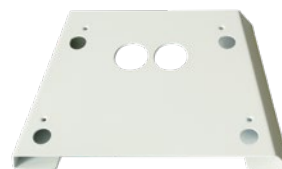

mounting adapter SN 6204.1 IP40, RAL 9016

Art. no. 101444317

Name	Accessories	Art. no.
mounting adapter SN 6204.1 IP40, RAL 9016	optional	101444317