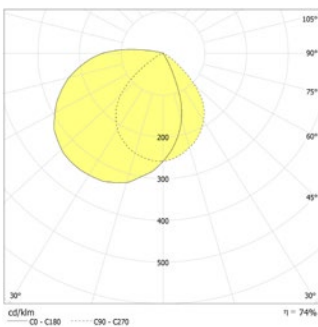

Wall mounting: Minimum illumination 1.0lx

Distance to middle of escape route	Distance to middle of escape route					
	1.0m		2.0m		3.0m	
1.0	2.2	5.4	2.3	5.7	1.8	5.2
2.0	2.8	7.0	2.8	7.2	2.3	6.8
2.5	3.0	7.4	3.0	7.8	2.6	7.4
3.0	3.1	8.0	3.1	8.4	2.7	8.1
3.5	3.2	8.5	3.2	8.7	2.8	8.5
4.0	3.1	8.7	3.1	9.1	2.8	8.8
4.5	3.0	9.0	3.0	9.3	2.7	9.0
5.0	2.8	9.0	2.8	9.3	2.5	9.1
5.5	2.6	9.0	2.6	9.3	2.0	9.1
6.0	2.2	8.8	2.1	9.2	1.5	8.9