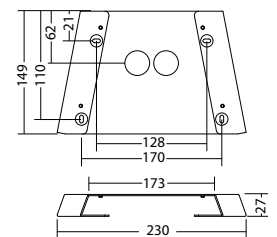

mounting adapter SN 6204.1 IP40, RAL 9016

Art. no. 101444317

Name	Accessories	Art. no.
mounting adapter SN 6204.1 IP40, RAL 9016	optional	101444317