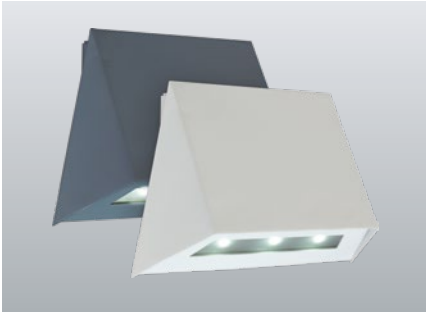

230V

SN 6204.1 Wall, floor and stair luminaires

J/SV

For connection to JOKER-central battery systems

Trapezoidal LED emergency luminaires for illumination of escape routes and exit doors. Luminaires for wall mounting with elegant powder coated metal housing without any visible screws.

Technical data

Material:	sheet steel powder-coated	Apparent power:	7,1 VA
Illuminant:	3 x 1W LED-module	Effective power:	6,1 W
Luminous flux:	210 lm	Inrush current:	8 A / 50 μ s
Nominal voltage AC:	230V \pm 10% 50/60 Hz	Protection class:	I
Nominal voltage DC:	176 - 264 V	Input terminals:	2.5mm ² feed through wiring
Nominal current AC:	31 mA	Temperature ta:	-15...+40 °C
Nominal current DC:	25 mA		

Articles**SN 6204.1 LED J/SV**

Colors	RAL 7015	RAL 9016	RAL (special)
Art. no.	101283861	101283760	101283962

wall mounting

Light colour: 6500 K

Protection category:
IP40**mounting adapter SN 6204.1 IP40, RAL 9016**