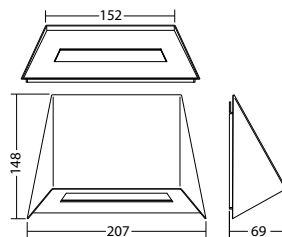

230V

SN 6204.1 Wall, floor and stair luminaires

J/SV

For connection to JOKER-central battery systems

Trapezoidal LED emergency luminaires for illumination of escape routes and exit doors. Luminaires for wall mounting with elegant powder coated metal housing without any visible screws.

Technical data

Material:	sheet steel powder-coated	Apparent power:	7,1 VA
Illuminant:	3 x 1W LED-module	Effective power:	6,1 W
Luminous flux:	210 lm	Inrush current:	8 A / 50 μs
Nominal voltage AC:	230V $\pm$10% 50/60 Hz	Protection class:	I
Nominal voltage DC:	176 - 264 V	Input terminals:	2.5mm² feed through wiring
Nominal current AC:	31 mA	Temperature ta:	-15...+40 °C
Nominal current DC:	25 mA		

Wall mounting: Minimum illumination 1.0lx

[m]	Distance to middle of escape route					
	1.0m		2.0m		3.0m	
1.0	2.2	5.4	2.3	5.7	1.8	5.2
2.0	2.8	7.0	2.8	7.2	2.3	6.8
2.5	3.0	7.4	3.0	7.8	2.6	7.4
3.0	3.1	8.0	3.1	8.4	2.7	8.1
3.5	3.2	8.5	3.2	8.7	2.8	8.5
4.0	3.1	8.7	3.1	9.1	2.8	8.8
4.5	3.0	9.0	3.0	9.3	2.7	9.0
5.0	2.8	9.0	2.8	9.3	2.5	9.1
5.5	2.6	9.0	2.6	9.3	2.0	9.1
6.0	2.2	8.8	2.1	9.2	1.5	8.9

Articles

SN 6204.1 LED J/SV

Colors	RAL 7015	RAL 9016	RAL (special)
Art. no.	101283861	101283760	101283962

wall mounting

Light colour: 6500 K

Protection category:
IP40

mounting adapter SN 6204.1 IP40, RAL 9016

Art. no. 101444317

Name	Accessories	Art. no.
J - ET 9 / 24 SV -max.24VDC,320mAconst	Ersatzteil	101420267
LM 122,5x21,5 3/6,5K KB90	Ersatzteil	101451791
mounting adapter SN 6204.1 IP40, RAL 9016	optional	101444317