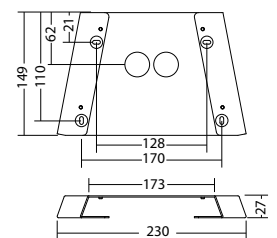

mounting adapter SN 6204.1 IP40, RAL 9016

Art. no. 101444317

Name	Accessories	Art. no.
J - ET 9 / 24 SV -max.24VDC,320mAconst	Ersatzteil	101420267
LM 122,5x21,5 3/6,5K KB90	Ersatzteil	101451791
mounting adapter SN 6204.1 IP40, RAL 9016	optional	101444317