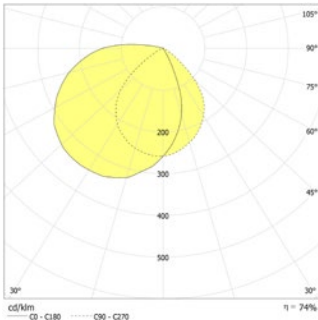

Technical data

Material:	sheet steel powder-coated	Apparent power:	7,1 VA
Illuminant:	3 x 1W LED-module	Effective power:	6,1 W
Luminous flux:	210 lm	Inrush current:	8 A / 50 μ s
Nominal voltage AC:	230V \pm 10% 50/60 Hz	Protection class:	I
Nominal voltage DC:	176 - 264 V	Input terminals:	2.5mm ² feed through wiring
Nominal current AC:	31 mA	Temperature ta:	-15...+40 °C
Nominal current DC:	25 mA		