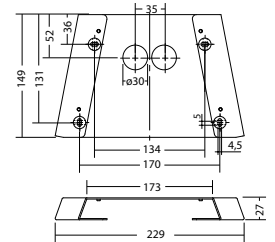

230V

SN 6204.2 Wall, floor and stair luminaires

J/SV

For connection to JOKER-central battery systems

Trapezoidal LED safety luminaire for illumination of escape routes and exit doors. Luminaire for wall mounting with high protection category and elegant housing made of powder coated stainless steel without visible screws.

Technical data

Material:	stainless steel powder-coated	Apparent power:	7,1 VA
Illuminant:	3 x 1W LED-module	Effective power:	6,1 W
Luminous flux:	210 lm	Inrush current:	8 A / 50 µs
Nominal voltage AC:	230V ±10% 50/60 Hz	Protection class:	I
Nominal voltage DC:	176 - 264 V	Input terminals:	2.5mm² feed through wiring
Nominal current AC:	31 mA	Temperature ta:	-15...+40 °C
Nominal current DC:	25 mA		

Wall mounting: Minimum illumination 1.0lx

[m]	Distance to middle of escape route					
	1.0m		2.0m		3.0m	
1.0	2.2	5.4	2.3	5.7	1.8	5.2
2.0	2.8	7.0	2.8	7.2	2.3	6.8
2.5	3.0	7.4	3.0	7.8	2.6	7.4
3.0	3.1	8.0	3.1	8.4	2.7	8.1
3.5	3.2	8.5	3.2	8.7	2.8	8.5
4.0	3.1	8.7	3.1	9.1	2.8	8.8
4.5	3.0	9.0	3.0	9.3	2.7	9.0
5.0	2.8	9.0	2.8	9.3	2.5	9.1
5.5	2.6	9.0	2.6	9.3	2.0	9.1
6.0	2.2	8.8	2.1	9.2	1.5	8.9

Articles

SN 6204.2 LED J/SV

Colors	HWF 7015	RAL 7015	RAL 9016	HWF 9016	HWF (special)	RAL (special)
Art. no.	101830495	101282245	101282043	101281841	101281942	101282548
Light colour:	6500 K			Protection category: IP65		

mounting adapter SN 6204.2 IP65, RAL 7015

Art. no. 100922840

ground element bollard console

Art. no. 101080565

bollard console SN 6204 LED, RAL 7015

Art. no. 101441889