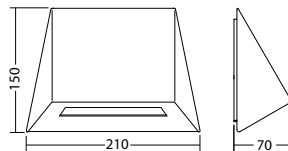

230V

SN 6204.2 Wall, floor and stair luminaires

J/SV

For connection to JOKER-central battery systems

Trapezoidal LED safety luminaire for illumination of escape routes and exit doors. Luminaire for wall mounting with high protection category and elegant housing made of powder coated stainless steel without visible screws.

Technical data

Material:	stainless steel powder-coated	Apparent power:	7,1 VA
Illuminant:	3 x 1W LED-module	Effective power:	6,1 W
Luminous flux:	210 lm	Inrush current:	8 A / 50 µs
Nominal voltage AC:	230V ±10% 50/60 Hz	Protection class:	I
Nominal voltage DC:	176 - 264 V	Input terminals:	2.5mm² feed through wiring
Nominal current AC:	31 mA	Temperature ta:	-15...+40 °C
Nominal current DC:	25 mA		

Wall mounting: Minimum illumination 1.0lx

[m]	Distance to middle of escape route					
	1.0m		2.0m		3.0m	
1.0	2.2	5.4	2.3	5.7	1.8	5.2
2.0	2.8	7.0	2.8	7.2	2.3	6.8
2.5	3.0	7.4	3.0	7.8	2.6	7.4
3.0	3.1	8.0	3.1	8.4	2.7	8.1
3.5	3.2	8.5	3.2	8.7	2.8	8.5
4.0	3.1	8.7	3.1	9.1	2.8	8.8
4.5	3.0	9.0	3.0	9.3	2.7	9.0
5.0	2.8	9.0	2.8	9.3	2.5	9.1
5.5	2.6	9.0	2.6	9.3	2.0	9.1
6.0	2.2	8.8	2.1	9.2	1.5	8.9

Articles

SN 6204.2 LED J/SV

Colors	HWF 7015	RAL 7015	RAL 9016	HWF 9016	HWF (special)	RAL (special)
Art. no.	101830495	101282245	101282043	101281841	101281942	101282548
Light colour:	6500 K			Protection category: IP65		

mounting adapter SN 6204.2 IP65, RAL 7015

Art. no. 100922840

ground element bollard console

Art. no. 101080565

bollard console SN 6204 LED, RAL 7015

Art. no. 101441889