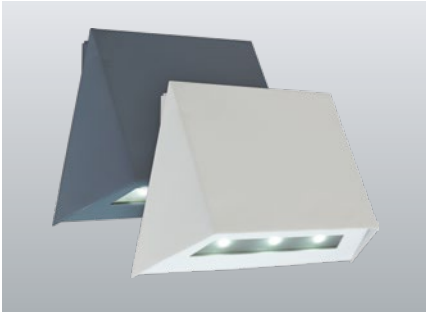

230V**SN 6204.2 Wall, floor and stair luminaires****J/SV**

For connection to JOKER-central battery systems

Trapezoidal LED safety luminaire for illumination of escape routes and exit doors. Luminaire for wall mounting with high protection category and elegant housing made of powder coated stainless steel without visible screws.

Technical data

Material:	stainless steel powder-coated	Apparent power:	7,1 VA
Illuminant:	3 x 1W LED-module	Effective power:	6,1 W
Luminous flux:	210 lm	Inrush current:	8 A / 50 µs
Nominal voltage AC:	230V ±10% 50/60 Hz	Protection class:	I
Nominal voltage DC:	176 - 264 V	Input terminals:	2.5mm ² feed through wiring
Nominal current AC:	31 mA	Temperature ta:	-15...+40 °C
Nominal current DC:	25 mA		

Articles**SN 6204.2 LED J/SV**

Colors	HWF 7015	RAL 7015	RAL 9016	HWF 9016	HWF (special)	RAL (special)
Art. no.	101830495	101282245	101282043	101281841	101281942	101282548
Light colour:	6500 K			Protection category: IP65		