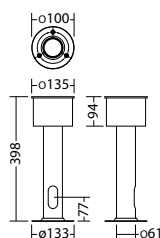

Technical data

Material:	stainless steel powder-coated	Apparent power:	7,1 VA
Illuminant:	3 x 1W LED-module	Effective power:	6,1 W
Luminous flux:	210 lm	Inrush current:	8 A / 50 µs
Nominal voltage AC:	230V ±10% 50/60 Hz	Protection class:	I
Nominal voltage DC:	176 - 264 V	Input terminals:	2.5mm ² feed through wiring
Nominal current AC:	31 mA	Temperature ta:	-15...+40 °C
Nominal current DC:	25 mA		

**Wall mounting: Minimum illumination 1.0lx**

[m]	Distance to middle of escape route					
	1.0m		2.0m		3.0m	
1.0	2.2	5.4	2.3	5.7	1.8	5.2
2.0	2.8	7.0	2.8	7.2	2.3	6.8
2.5	3.0	7.4	3.0	7.8	2.6	7.4
3.0	3.1	8.0	3.1	8.4	2.7	8.1
3.5	3.2	8.5	3.2	8.7	2.8	8.5
4.0	3.1	8.7	3.1	9.1	2.8	8.8
4.5	3.0	9.0	3.0	9.3	2.7	9.0
5.0	2.8	9.0	2.8	9.3	2.5	9.1
5.5	2.6	9.0	2.6	9.3	2.0	9.1
6.0	2.2	8.8	2.1	9.2	1.5	8.9

Articles**SN 6204.2 LED J/SV**

Colors	HWF 7015	RAL 7015	RAL 9016	HWF 9016	HWF (special)	RAL (special)
Art. no.	101830495	101282245	101282043	101281841	101281942	101282548
Light colour:	6500 K			Protection category: IP65		

mounting adapter SN 6204.2 IP65, RAL 7015

Art. no. 100922840

**ground element bollard console**

Art. no. 101080565

bollard console SN 6204 LED, RAL 7015

Art. no. 101441889

Name	Accessories	Art. no.
J - ET 9 / 24 SV -max.24VDC,320mAconst	Ersatzteil	101420267
LM 122,5x21,5 3/6,5K KB90	Ersatzteil	101451791
bollard console SN 6204 LED, RAL 7015	optional	101441889
ground element bollard console	optional	101080565
mounting adapter SN 6204.2 IP65, RAL 7015	optional	100922840