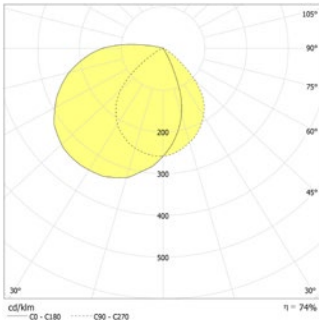

Wall mounting: Minimum illumination 1.0lx

[m]	Distance to middle of escape route					
	1.0m		2.0m		3.0m	
1.0	2.2	5.4	2.3	5.7	1.8	5.2
2.0	2.8	7.0	2.8	7.2	2.3	6.8
2.5	3.0	7.4	3.0	7.8	2.6	7.4
3.0	3.1	8.0	3.1	8.4	2.7	8.1
3.5	3.2	8.5	3.2	8.7	2.8	8.5
4.0	3.1	8.7	3.1	9.1	2.8	8.8
4.5	3.0	9.0	3.0	9.3	2.7	9.0
5.0	2.8	9.0	2.8	9.3	2.5	9.1
5.5	2.6	9.0	2.6	9.3	2.0	9.1
6.0	2.2	8.8	2.1	9.2	1.5	8.9

Articles

SN 6204.2 LED J/SV

Colors	HWF 7015	RAL 7015	RAL 9016	HWF 9016	HWF (special)	RAL (special)
Art. no.	101830495	101282245	101282043	101281841	101281942	101282548
Light colour:	6500 K			Protection category: IP65		

mounting adapter SN 6204.2 IP65, RAL 7015

Art. no. 100922840