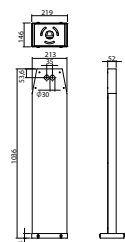

Technical data

Material:	stainless steel powder-coated	Apparent power:	7,1 VA
Illuminant:	3 x 1W LED-module	Effective power:	6,1 W
Luminous flux:	210 lm	Inrush current:	8 A / 50 µs
Nominal voltage AC:	230V ±10% 50/60 Hz	Protection class:	I
Nominal voltage DC:	176 - 264 V	Input terminals:	2.5mm ² feed through wiring
Nominal current AC:	31 mA	Temperature ta:	-15...+40 °C
Nominal current DC:	25 mA		

**Wall mounting: Minimum illumination 1.0lx**

[m]	Distance to middle of escape route					
	1.0m		2.0m		3.0m	
1.0	2.2	5.4	2.3	5.7	1.8	5.2
2.0	2.8	7.0	2.8	7.2	2.3	6.8
2.5	3.0	7.4	3.0	7.8	2.6	7.4
3.0	3.1	8.0	3.1	8.4	2.7	8.1
3.5	3.2	8.5	3.2	8.7	2.8	8.5
4.0	3.1	8.7	3.1	9.1	2.8	8.8
4.5	3.0	9.0	3.0	9.3	2.7	9.0
5.0	2.8	9.0	2.8	9.3	2.5	9.1
5.5	2.6	9.0	2.6	9.3	2.0	9.1
6.0	2.2	8.8	2.1	9.2	1.5	8.9

mounting adapter SN 6204.2 IP65, RAL 7015

Art. no. 100922840

**ground element bollard console**

Art. no. 101080565

bollard console SN 6204 LED, RAL 7015

Art. no. 101441889

Name	Accessories	Art. no.
J - ET 9 / 24 SV -max.24VDC,320mAconst	Ersatzteil	101420267
LM 122,5x21,5 3/6,5K KB90	Ersatzteil	101451791
bollard console SN 6204 LED, RAL 7015	optional	101441889
ground element bollard console	optional	101080565
mounting adapter SN 6204.2 IP65, RAL 7015	optional	100922840