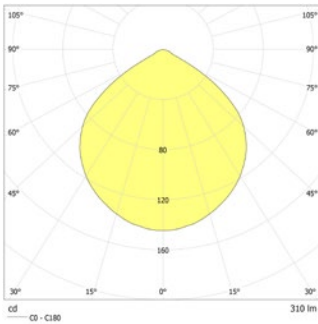

### Technical data

<b>Material:</b>	sheet steel powder-coated	<b>Protection class:</b>	III
<b>Illuminant:</b>	4 x 1W LED-module	<b>Input terminals:</b>	2.5mm <sup>2</sup> feed through wiring
<b>Luminous flux:</b>	310 lm	<b>Temperature ta:</b>	-15...+40 °C
<b>Nominal voltage DC:</b>	24 V ±20 %	<b>Impact resistance:</b>	IK10
<b>Nominal current DC:</b>	200 mA		