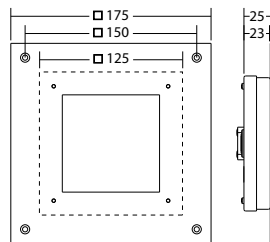

Articles

SN 8030 E LED 24V

Colors	RAL 7015	RAL 9016	RAL (special)
Art. no.	101311951	101311850	101312052

recessed ceiling mounting   Light colour: 6500 K   Protection category: IP40