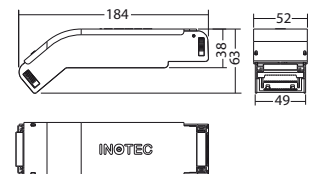

LED-Supply 24-3 SK III ext.

Art. no. 101442091

Name	Accessories	Art. no.
LED-Supply 230-3 J-SV SK IIext.	required	101436536
LED-Supply 230-3 NE-SV SK IIext.	required	101436738
LED-Supply 230-3 SK II ext.	required	101436637
LED-Supply 24-3 SK III ext.	required	101442091