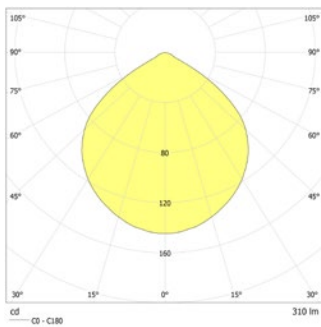

Technical data

Material:	sheet steel powder-coated
Illuminant:	4 x 1W LED-module
Luminous flux:	310 lm
Nominal voltage AC:	230V AC ±10% 50/60 Hz
Nominal current AC:	36 mA
Nominal current DC:	32 mA

Apparent power:	8,3 VA
Inrush current:	8 A / 50 µs
Protection class:	II
Input terminals:	2.5mm ² feed through wiring
Temperature ta:	-15...+40 °C
Impact resistance:	IK10