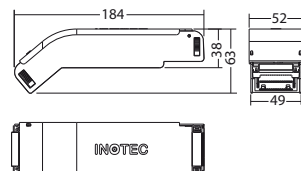

LED-Supply 230-3 NE-SV SK II ext.

Art. no. 101436738

required

Name

Accessories

Art. no.

LED-Supply 230-3 J-SV SK IIext.	required	101436536
LED-Supply 230-3 NE-SV SK IIext.	required	101436738
LED-Supply 230-3 SK II ext.	required	101436637
LED-Supply 24-3 SK III ext.	required	101442091