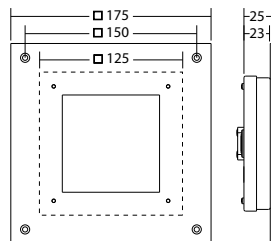

Ball-impact and shock resistant safety luminaires with state-of-the-art LED-technology for area or escape route illumination. Powder-coated aluminium housing with slim design, perfect for use in environments with high mechanical stresses and in sports facilities.

Technical data

Material:	sheet steel powder-coated
Illuminant:	4 x 1W LED-module
Luminous flux:	310 lm
Nominal voltage AC:	230V AC ±10% 50/60 Hz
Nominal current AC:	36 mA
Nominal current DC:	32 mA

Apparent power:	8,3 VA
Inrush current:	8 A / 50 µs
Protection class:	II
Input terminals:	2.5mm² feed through wiring
Temperature ta:	-15...+40 °C
Impact resistance:	IK10

Ceiling mounting: Minimum illumination 1.0lx (middle of escape route), Maintenance factor 0.8

[m]	2.5	3.7	8.5
2.5	2.5	3.7	8.5
3.0	3.0	4.1	9.7
4.0	4.0	4.7	11.5
5.0	5.0	5.0	12.9
6.0	6.0	5.1	13.9
7.0	7.0	4.9	14.3
8.0	8.0	4.5	14.4
9.0	9.0	3.7	14.3
10.0	10.0	2.5	13.8

Minimum illumination 1.0lx (area illumination), Maintenance factor 0.8

[m]	2.5	2.7	6.4
2.5	2.5	2.7	6.4
3.0	3.0	3.1	7.3
4.0	4.0	3.6	9.0
5.0	5.0	3.7	10.6
6.0	6.0	3.7	11.8
7.0	7.0	3.6	12.4
8.0	8.0	3.4	12.8
9.0	9.0	3.1	12.6
10.0	10.0	2.6	12.4

Articles

SN 8030E LED NE/SV

Colors	RAL 7015	RAL 9016	RAL 9016	RAL (special)
Art. no.	101311951	101311850	101311850	101312052
recessed ceiling mounting Light colour: 6500 K Protection category: IP40				

SN 8030E LED NE/SV

Colors	RAL 7015	RAL 9016	RAL 9016	RAL (special)
Art. no.	101311951	101311850	101311850	101312052
recessed ceiling mounting Light colour: 6500 K Protection category: IP40				

LED-Supply 230-3 NE-SV SK II ext.

Art. no. 101436738

required

Name

Accessories

Art. no.