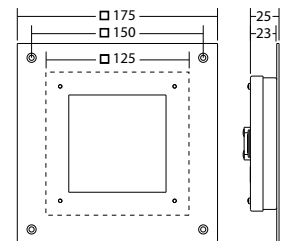

Ball-impact and shock resistant safety luminaires with state-of-the-art LED-technology for area or escape route illumination. Powder-coated aluminium housing with slim design, perfect for use in environments with high mechanical stresses and in sports facilities.

Technical data

Material:	sheet steel powder-coated
Illuminant:	4 x 1W LED-module
Luminous flux:	310 lm
Nominal voltage AC:	230V AC ±10% 50/60 Hz
Nominal current AC:	36 mA
Nominal current DC:	32 mA

Apparent power:	8,3 VA
Inrush current:	8 A / 50 µs
Protection class:	II
Input terminals:	2.5mm² feed through wiring
Temperature ta:	-15...+40 °C
Impact resistance:	IK10

Ceiling mounting: Minimum illumination 1.0lx (middle of escape route), Maintenance factor 0.8

[m]	2.5	3.7	8.5
2.5	2.5	3.7	8.5
3.0	3.0	4.1	9.7
4.0	4.0	4.7	11.5
5.0	5.0	5.0	12.9
6.0	6.0	5.1	13.9
7.0	7.0	4.9	14.3
8.0	8.0	4.5	14.4
9.0	9.0	3.7	14.3
10.0	10.0	2.5	13.8

Minimum illumination 1.0lx (area illumination), Maintenance factor 0.8

[m]	2.5	2.7	6.4
2.5	2.5	2.7	6.4
3.0	3.0	3.1	7.3
4.0	4.0	3.6	9.0
5.0	5.0	3.7	10.6
6.0	6.0	3.7	11.8
7.0	7.0	3.6	12.4
8.0	8.0	3.4	12.8
9.0	9.0	3.1	12.6
10.0	10.0	2.6	12.4

Articles

SN 8030E LED NE/SV

Colors	RAL 7015	RAL 9016	RAL 9016	RAL (special)
Art. no.	101311951	101311850	101311850	101312052
recessed ceiling mounting Light colour: 6500 K Protection category: IP40				

SN 8030E LED NE/SV

Colors	RAL 7015	RAL 9016	RAL 9016	RAL (special)
Art. no.	101311951	101311850	101311850	101312052
recessed ceiling mounting Light colour: 6500 K Protection category: IP40				

LED-Supply 230-3 NE-SV SK II ext.

Art. no. 101436738

required

Name

Accessories

Art. no.