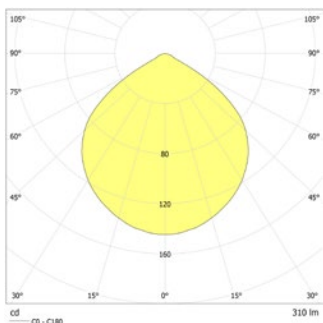

Ceiling mounting: Minimum illumination 1.0lx (middle of escape route), Maintenance factor 0.8

Beam diameter [m]	Beam diameter [m]	Beam diameter [m]
2.5	3.7	8.5
3.0	4.1	9.7
4.0	4.7	11.5
5.0	5.0	12.9
6.0	5.1	13.9
7.0	4.9	14.3
8.0	4.5	14.4
9.0	3.7	14.3
10.0	2.5	13.8

Minimum illumination 1.0lx (area illumination), Maintenance factor 0.8

Beam diameter [m]	Beam diameter [m]	Beam diameter [m]
2.5	2.7	6.4
3.0	3.1	7.3
4.0	3.6	9.0
5.0	3.7	10.6
6.0	3.7	11.8
7.0	3.6	12.4
8.0	3.4	12.8
9.0	3.1	12.6
10.0	2.6	12.4

Articles

SN 8040 -41 LED J/SV				
Colors	RAL 7015	RAL 9016	HWf (special)	RAL (special)
Art. no.	101293460	101293359	101293258	101293561

ceiling mounting   Light colour: 6500 K   Protection category: IP65

Name	Accessories	Art. no.
4 REBEL 100LM KWS 39X39 GB-M3mit 4x100 lm LEDs,	Ersatzteil	091256
J - ET 9 / 24 SV -max.24VDC,320mAconst	Ersatzteil	101420267
LED replacement kit SN 8040-41, RAL 9016	Ersatzteil	101174838