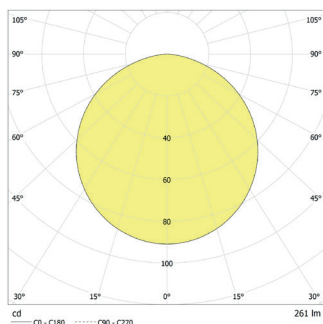

Elegant high-quality LED downlight ideal for area or escape route illumination. Perfect for combined usage of safety and general lighting. Possible adaption to the light colour of the general lighting by Translucent-Emitting-Surface (TES) technology. Powder-coated aluminium housing for ceiling mounting with high protection category and without any visible screws.

Technical data

Material:	Aluminium powder-coated
Illuminant:	4 x 1W LED-module
Luminous flux:	261 lm
Nominal voltage AC:	230V ±10% 50/60 Hz
Nominal voltage DC:	176 - 264 V
Nominal current AC:	36 mA

Nominal current DC:	32 mA
Apparent power:	8,3 VA
Inrush current:	8 A / 50 µs
Protection class:	I
Input terminals:	2.5mm² feed through wiring
Temperature ta:	-15...+40 °C

Ceiling mounting: Minimum illumination 1.0lx (middle of escape route), Maintenance factor 0.8

[m]	2.5	3.7	9.4
2.5	4.0	4.1	11.0
3.0	3.8	4.1	11.6
4.0	3.8	4.1	11.7

Minimum illumination 1.0lx (area illumination), Maintenance factor 0.8

[m]	2.5	2.5	8.0
2.5	4.0	2.7	9.8
3.0	4.0	2.7	10.6
4.0	4.0	2.7	10.6

Available colours Add colour code to the article no. e.g. 800 014 **LXX**

RAL 7015 (Slate grey): **L16** ■ RAL 9016 (Traffic white): **L04** □ Special colour: **L99** 🌈

Articles

SN 8040 LED J/SV

Art. no. 808 162

Ceiling mounting Light colour: 2700 K Protection category: IP65

SN 8040 LED J/SV

Art. no. 808 165

Ceiling mounting Light colour: 3500 K Protection category: IP65

SN 8040 LED J/SV

Art. no. 808 168

Ceiling mounting Light colour: 4300 K Protection category: IP65