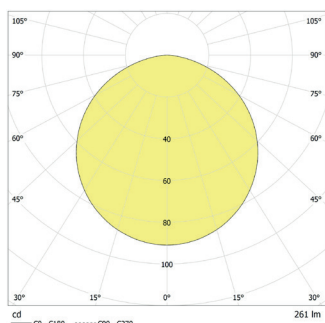

Elegant high-quality LED downlight ideal for area or escape route illumination. Perfect for combined usage of safety and general lighting. Possible adaption to the light colour of the general lighting by Translucent-Emitting-Surface (TES) technology. Powder-coated aluminium housing for ceiling mounting with high protection category and without any visible screws.

Technical data

Material:	Aluminium powder-coated
Illuminant:	4 x 1W LED-module
Luminous flux:	261 lm
Nominal voltage AC:	230V AC ±10% 50/60 Hz
Nominal current AC:	36 mA

Apparent power:	8,3 VA
Inrush current:	8 A / 50 µs
Protection class:	I
Input terminals:	2.5mm² feed through wiring
Temperature ta:	-15...+40 °C

Ceiling mounting: Minimum illumination 1.0lx (middle of escape route), Maintenance factor 0.8

2.5	3.7	9.4
3.0	3.8	10.1
4.0	4.1	11.0
5.0	4.1	11.6
6.0	3.8	11.7

Minimum illumination 1.0lx (area illumination), Maintenance factor 0.8

2.5	2.5	8.0
3.0	2.7	8.6
4.0	2.7	9.8
5.0	2.7	10.6
6.0	2.7	10.6

Available colours Add colour code to the article no. e.g. 800 014 **LXX**

RAL 7015 (Slate grey): **L16** ■ RAL 9016 (Traffic white): **L04** □ Special colour: **L99** 🌈

Articles

SN 8040 LED NE/SV Art. no. 808 164

Ceiling mounting Light colour: 2700 K Protection category: IP65

SN 8040 LED NE/SV Art. no. 808 167

Ceiling mounting Light colour: 3500 K Protection category: IP65

SN 8040 LED NE/SV Art. no. 808 170

Ceiling mounting Light colour: 4300 K Protection category: IP65