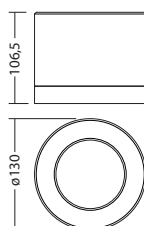

Articles

SN 8040 LED NE/SV Art. no. 808 164

Ceiling mounting Light colour: 2700 K Protection category: IP65