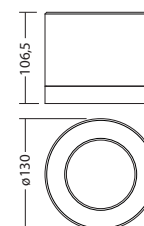

SN 8040 LED NE/SV Art. no. 808 167

Ceiling mounting Light colour: 3500 K Protection category: IP65