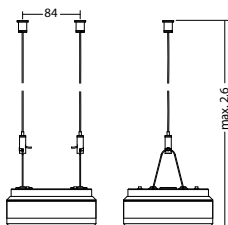

230V SN 8400-06 AHB Downlights

FLD For connection to FUSION central battery- or emergency power (NEA) systems

LED safety luminaire with optimised light distribution for the illumination of escape routes with high mounting heights. Also suitable for illumination of firefighting and fire alarm systems as well as first aid stations with 5 lx vertical illuminance. Housing made of powder-coated aluminium for ceiling mounting with optional cable entry at the side. Incl. 4-chip LED illuminant for maximum safety.

Technical data

Material:	die-cast aluminum powder-coated
Illuminant:	1 x 1,8W LED-module
Luminous flux:	275 lm
Nominal voltage AC:	230V ±10% 50/60 Hz
Nominal voltage DC:	176 - 264 V
Nominal current AC:	17 mA
Nominal current DC:	16 mA

Apparent power:	3,9 VA
Effective power:	3,6 W
Inrush current:	6 A / 22 µs
Protection class:	I
Input terminals:	2.5mm² feed through wiring
Temperature ta:	-15...+40 °C

Ceiling mounting: Minimum illumination 1.0lx (middle of escape route), Maintenance factor 0.8

Beam diameter (m)	5.0	6.0	7.0	8.0	9.0	10.0	11.0
5.0	6.6	16.0	5.0	1.9			
6.0	7.2	17.4	4.9	2.1			
7.0	7.5	18.7	5.4	2.3			
8.0	7.4	19.9	5.7	2.4			
9.0	6.6	20.7	6.2	2.4			
10.0	5.9	21.1	6.5	2.3			
11.0	4.9	20.9	6.7	2.1			

Articles

SN 8400 -06 AHB FLD 230V round

Colors	RAL 9005	RAL 9016	RAL (special)
Art. no.	102066127	101387834	101387935

ceiling mounting   Light colour: 4000 K   Protection category: IP40

Chain suspension SN 8400 rd, RAL 9016   Art. no. 101445529

SN 8400 -06 AHB FLD 230V square

Colors	RAL 9005	RAL 9016	RAL (special)
Art. no.	102066430	101388642	101388743

ceiling mounting   Light colour: 4000 K   Protection category: IP40

Cable suspension SN 8400 sq, RAL 9016   Art. no. 101445731

Subject to technical changes! Due to component tolerances measured values may vary!

www.inotec-licht.de

2023.10.21