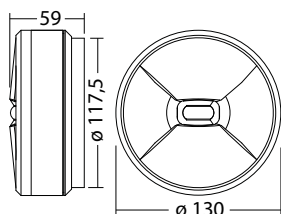

Articles

SN 8400 -06 AHB FLD 230V round

Colors	RAL 9005	RAL 9016	RAL (special)
Art. no.	102066127	101387834	101387935

ceiling mounting   Light colour: 4000 K   Protection category: IP40

Chain suspension SN 8400 rd, RAL 9016   Art. no. 101445529