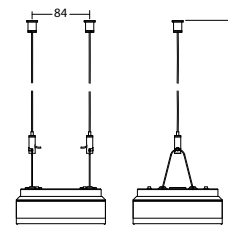

Subject to technical changes! Due to component tolerances measured values may vary!

www.inotec-licht.de

2023.10.21