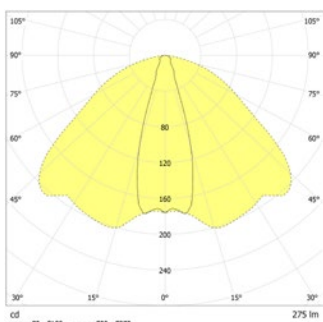

230V SN 8400-06 AHB Downlights

FLD For connection to FUSION central battery- or emergency power (NEA) systems

LED safety luminaire with optimised light distribution for the illumination of escape routes with high mounting heights. Also suitable for illumination of firefighting and fire alarm systems as well as first aid stations with 5 lx vertical illuminance. Housing made of powder-coated aluminium for ceiling mounting with optional cable entry at the side. Incl. 4-chip LED illuminant for maximum safety.

Technical data

Material:	die-cast aluminum powder-coated
Illuminant:	1 x 1,8W LED-module
Luminous flux:	275 lm
Nominal voltage AC:	230V ±10% 50/60 Hz
Nominal voltage DC:	176 - 264 V
Nominal current AC:	17 mA
Nominal current DC:	16 mA

Apparent power:	3,9 VA
Effective power:	3,6 W
Inrush current:	6 A / 22 µs
Protection class:	I
Input terminals:	2.5mm² feed through wiring
Temperature ta:	-15...+40 °C

Ceiling mounting: Minimum illumination 1.0lx (middle of escape route), Maintenance factor 0.8

Beam diameter (m)	5.0	6.0	7.0	8.0	9.0	10.0	11.0
5.0	6.6	16.0	5.0	1.9			
6.0	7.2	17.4	4.9	2.1			
7.0	7.5	18.7	5.4	2.3			
8.0	7.4	19.9	5.7	2.4			
9.0	6.6	20.7	6.2	2.4			
10.0	5.9	21.1	6.5	2.3			
11.0	4.9	20.9	6.7	2.1			

Articles

SN 8400 -06 AHB FLD 230V round

Colors	RAL 9005	RAL 9016	RAL (special)
Art. no.	102066127	101387834	101387935

ceiling mounting   Light colour: 4000 K   Protection category: IP40

Chain suspension SN 8400 rd, RAL 9016   Art. no. 101445529

SN 8400 -06 AHB FLD 230V square

Colors	RAL 9005	RAL 9016	RAL (special)
Art. no.	102066430	101388642	101388743

ceiling mounting   Light colour: 4000 K   Protection category: IP40

Cable suspension SN 8400 sq, RAL 9016   Art. no. 101445731

Subject to technical changes! Due to component tolerances measured values may vary!

www.inotec-licht.de

2023.10.21