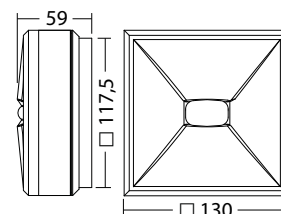

SN 8400 -06 AHB FLD 230V square

Colors	RAL 9005	RAL 9016	RAL (special)
Art. no.	102066430	101388642	101388743

ceiling mounting   Light colour: 4000 K   Protection category: IP40

Cable suspension SN 8400 sq, RAL 9016   Art. no. 101445731