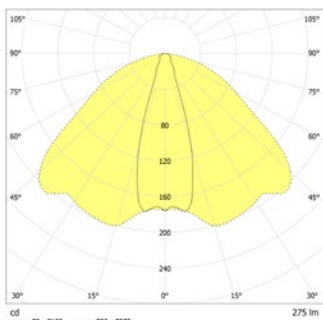

230V

SN 8400-06 AHB Downlights

J/SV

For connection to JOKER-central battery systems

LED safety luminaire with optimised light distribution for the illumination of escape routes with high mounting heights. Also suitable for illumination of firefighting and fire alarm systems as well as first aid stations with 5 lx vertical illuminance. Housing made of powder-coated aluminium for ceiling mounting with optional cable entry at the side. Incl. 4-chip LED illuminant for maximum safety.

Technical data

Material:	die-cast aluminum powder-coated
Illuminant:	1 x 1,8W LED-module
Luminous flux:	275 lm
Nominal voltage AC:	230V ±10% 50/60 Hz
Nominal voltage DC:	176 - 264 V
Nominal current AC:	19 mA
Nominal current DC:	16 mA

Apparent power:	4,4 VA
Effective power:	3,6 W
Inrush current:	8 A / 50 µs
Protection class:	I
Input terminals:	2.5mm² feed through wiring
Temperature ta:	-15...+40 °C

Ceiling mounting: Minimum illumination 1.0lx (middle of escape route), Maintenance factor 0.8

Beam diameter (m)	5.0	6.0	7.0	8.0	9.0	10.0	11.0
Height (m)	2.1	2.1	2.1	2.1	2.1	2.1	2.1
Beam diameter (m)	5.0	6.6	7.5	8.4	9.3	10.2	11.1
Height (m)	2.4	2.4	2.4	2.4	2.4	2.4	2.4
Beam diameter (m)	5.0	6.6	7.5	8.4	9.3	10.2	11.1
Height (m)	2.1	2.1	2.1	2.1	2.1	2.1	2.1

Articles

SN 8400 -06 AHB LED J/SV round

Colors	RAL 9005	RAL 9016	RAL (special)
Art. no.	102057538	101298211	101298312

ceiling mounting   Light colour: 4000 K   Protection category: IP40

Chain suspension SN 8400 rd, RAL 9016   Art. no. 101445529

SN 8400 -06 AHB LED J/SV square

Colors	RAL 9005	RAL 9016	RAL (special)
Art. no.	102058346	101299827	101299928

ceiling mounting   Light colour: 4000 K   Protection category: IP40

Cable suspension SN 8400 sq, RAL 9016   Art. no. 101445731

Subject to technical changes! Due to component tolerances measured values may vary!