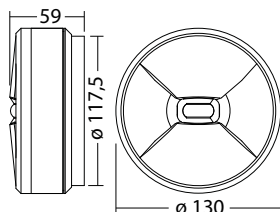

Articles

SN 8400 -06 AHB LED J/SV round

Colors	RAL 9005	RAL 9016	RAL (special)
Art. no.	102057538	101298211	101298312

ceiling mounting   Light colour: 4000 K   Protection category: IP40

Chain suspension SN 8400 rd, RAL 9016   Art. no. 101445529