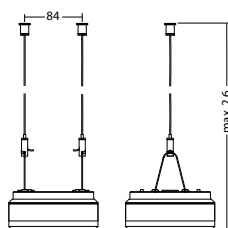

230V

SN 8400-12 SLB Downlights

For connection to FUSION central battery- or emergency power (NEA) systems

LED safety luminaire with optimised light distribution for the illumination of areas. Housing made of powder-coated aluminium for ceiling mounting with optional cable entry at the side. Incl. 4-chip LED illuminant for maximum safety.

Technical data

Material:	die-cast aluminum powder-coated
Illuminant:	1 x 3,5W LED-module
Luminous flux:	513 lm
Nominal voltage AC:	230V ±10% 50/60 Hz
Nominal voltage DC:	176 - 264 V
Nominal current AC:	25 mA
Nominal current DC:	25 mA

Apparent power:	5,8 VA
Effective power:	5,5 W
Inrush current:	6 A / 22 µs
Protection class:	I
Input terminals:	2.5mm² feed through wiring
Temperature ta:	-15...+40 °C

Ceiling mounting: Minimum illumination 1.0lx (middle of escape route), Maintenance factor 0.8

Distance [m]	Beam diameter [m]	Beam diameter [m]
2.5	6.2	16.0
3.0	6.3	17.0
3.5	6.1	17.6
4.0	5.7	17.8
4.5	5.3	17.7
5.0	4.7	17.3
5.5	3.5	16.4
6.0	1.4	15.6

Minimum illumination 1.0lx (area illumination), Maintenance factor 0.8

Distance [m]	Beam diameter [m]	Beam diameter [m]
2.5	4.5	12.6
3.0	4.9	14.0
3.5	5.0	14.9
4.0	4.6	15.5
4.5	4.1	15.1
5.0	3.9	14.5
5.5	3.7	14.3
6.0	3.5	14.1

Articles

SN 8400 -12 SLB FLD 230V round

Colors	RAL 9005	RAL 9016	RAL (special)
Art. no.	102065925	101387228	101387329

ceiling mounting   Light colour: 4000 K   Protection category: IP40

Chain suspension SN 8400 rd, RAL 9016   Art. no. 101445529

SN 8400 -12 SLB FLD 230V square

Colors	RAL 9005	RAL 9016	RAL (special)
Art. no.	102109674	101388036	101388137

ceiling mounting   Light colour: 4000 K   Protection category: IP40

Cable suspension SN 8400 sq, RAL 9016   Art. no. 101445731

Subject to technical changes! Due to component tolerances measured values may vary!

www.inotec-licht.de