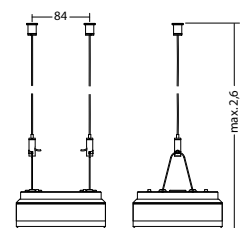

Subject to technical changes! Due to component tolerances measured values may vary!

www.inotec-licht.de

2023.10.21