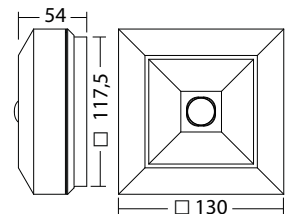

SN 8400 -12 SLB FLD 230V square

Colors	RAL 9005	RAL 9016	RAL (special)
Art. no.	102109674	101388036	101388137

ceiling mounting   Light colour: 4000 K   Protection category: IP40

Cable suspension SN 8400 sq, RAL 9016   Art. no. 101445731