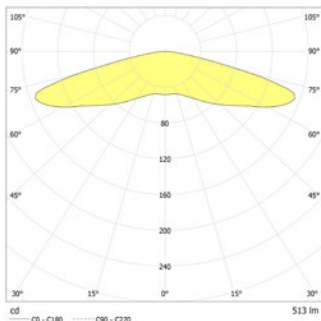

Ceiling mounting: Minimum illumination 1.0lx (middle of escape route), Maintenance factor 0.8

Distance [m]	Beam diameter [m]	Beam diameter [m]
2.5	6.2	16.0
3.0	6.3	17.0
3.5	6.1	17.6
4.0	5.7	17.8
4.5	5.3	17.7
5.0	4.7	17.3
5.5	3.5	16.4
6.0	1.4	15.6

Minimum illumination 1.0lx (area illumination), Maintenance factor 0.8

Distance [m]	Beam diameter [m]	Beam diameter [m]
2.5	4.5	12.6
3.0	4.9	14.0
3.5	5.0	14.9
4.0	4.6	15.5
4.5	4.1	15.1
5.0	3.9	14.5
5.5	3.7	14.3
6.0	3.5	14.1

Articles

SN 8400 -12 SLB FLD 230V round

Colors	RAL 9005	RAL 9016	RAL (special)
Art. no.	102065925	101387228	101387329

ceiling mounting   Light colour: 4000 K   Protection category: IP40