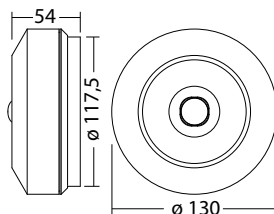

Chain suspension SN 8400 rd, RAL 9016   Art. no. 101445529