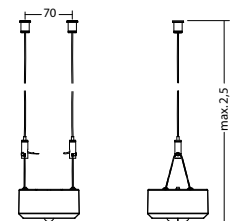

Chain suspension SN 8424 sq, RAL 9016

Art. no. 101446135