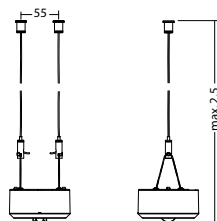

Chain suspension SN 8424 rd, RAL 9016

Art. no. 101445933