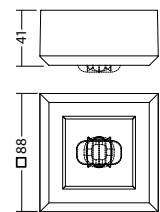

SN 8424 -03 ALB LED 24V square

Colors	RAL 9005	RAL 9016	RAL (special)
Art. no.	102063703	101357724	101357825
ceiling mounting	Light colour: 4000 K		Protection category: IP40