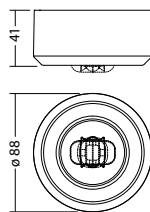

Articles

SN 8424 -03 ALB LED 24V round

Colors	RAL 9005	RAL 9016	RAL (special)
Art. no.	102063396	101356916	101357017
ceiling mounting	Light colour: 4000 K		Protection category: IP40