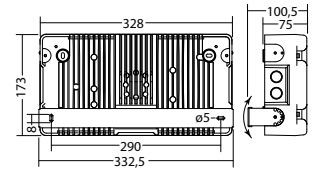

Wall bracket SN 8500, RAL 9006

Art. no. 101432795

Name	Accessories	Art. no.
Haube SN 8500	Ersatzteil	50207
J - ET 7 SV - max. 12V DC,650mA const	Ersatzteil	101420772
LM 8500-08 1/4K KB150	Ersatzteil	104429590
Recessed ceiling frame SN 8500, HWF 9006	optional	101432593
Recessed ceiling frame SN 8500, HWF SC		101432492
Ringbolts for SN 8500/24xx	optional	100912635
Wall bracket SN 8500, RAL 9006	optional	101432795