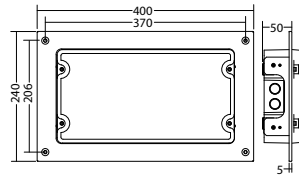

Recessed ceiling frame SN 8500, HWF 9006

Art. no. 101432593