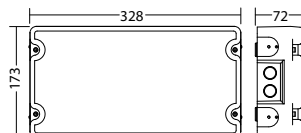

Articles

SN 8500 -08 SHB LED J/SV

Colors	HWF 9006	HWF (special)
Art. no.	101302453	101302554

ceiling mounting   Light colour: 4000 K   Protection category: IP65