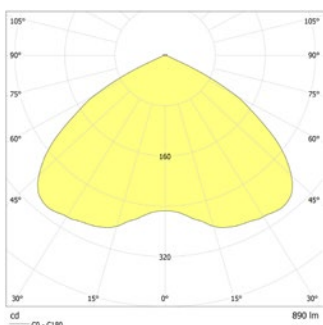

230V

SN 8500-08 SHB Downlights

J/SV

For connection to JOKER-central battery systems

Downlight for enhanced lighting requirements. For illuminating large areas with high mounting heights. Robust, chlorine-resistant housing made of die-cast aluminium with optional lateral cable gland.

Technical data

Material:	die-cast aluminum
Illuminant:	1 x 8W LED-module
Luminous flux:	890 lm
Nominal voltage AC:	230V ±10% 50/60 Hz
Nominal voltage DC:	176 - 264 V
Nominal current AC:	54 mA
Nominal current DC:	49 mA

Apparent power:	12,5 VA
Effective power:	10,9 W
Inrush current:	8 A / 50 µs
Protection class:	I
Input terminals:	2.5mm² feed through wiring
Temperature ta:	-15...+40 °C
Impact resistance:	IK10

Ceiling mounting: Minimum illumination 1.0lx (middle of escape route), Maintenance factor 0.8

Height [m]	Beam diameter [m]	Area [m²]
3.0	5.6	12.4
4.0	6.7	15.3
5.0	7.4	17.7
6.0	8.0	19.5
7.0	8.5	21.0
8.0	8.8	22.2
9.0	8.9	23.2
10.0	8.7	24.2
11.0	8.3	24.8
12.0	7.5	25.1
13.0	6.5	25.1
14.0	4.3	24.8

Minimum illumination 1.0lx (area illumination), Maintenance factor 0.8

Height [m]	Beam diameter [m]	Area [m²]
4.0	4.9	11.7
6.0	5.7	15.7
8.0	6.1	18.6
10.0	6.1	20.8
12.0	5.8	22.5
14.0	4.4	23.6
16.0	3.5	20.2
18.0	3.5	17.8
20.0	3.5	16.5
22.0	3.3	15.4
24.0	3.0	12.5

Articles

SN 8500 -08 SHB LED J/SV

Colors	HWF 9006	HWF (special)
Art. no.	101302453	101302554

ceiling mounting   Light colour: 4000 K   Protection category: IP65

Ringbolts for SN 8500/24xx

Art. no. 100912635