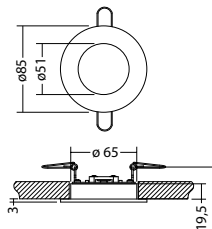

High-quality LED downlight, ideal for area or escape route illumination. Powder-coated aluminium housing without any visible screws designed for tool-less recessed ceiling installation in a ceiling cut-out Ø 68mm.

Technical data

Material:	aluminium powder-coated
Illuminant:	1 x 3,5W LED-module
Luminous flux:	349 lm
Nominal voltage AC:	230V ±10% 50/60 Hz
Nominal voltage DC:	176 - 264 V
Nominal current AC:	33 mA
Nominal current DC:	25 mA

Apparent power:	7,6 VA
Effective power:	5,7 W
Inrush current:	8 A / 50 µs
Protection class:	II
Input terminals:	2.5mm² feed through wiring
Temperature ta:	-15...+40 °C

Ceiling mounting: Minimum illumination 1.0lx (middle of escape route), Maintenance factor 0.8

Beam diameter [m]	Beam diameter [m]	Beam diameter [m]
2.5	4.0	10.0
3.0	4.3	10.8
4.0	4.6	11.9
5.0	4.8	12.7
6.0	4.7	13.2
7.0	4.5	13.5
8.0	4.0	13.4
9.0	3.2	13.1
10.0	1.6	12.6

Minimum illumination 1.0lx (area illumination), Maintenance factor 0.8

Beam diameter [m]	Beam diameter [m]	Beam diameter [m]
2.5	2.8	8.5
3.0	3.0	9.2
4.0	3.3	10.2
5.0	3.5	11.0
6.0	3.6	11.6
7.0	3.6	11.4
8.0	3.4	11.3
9.0	3.2	11.2
10.0	3.0	10.5

Articles

SN 9100.1 LED J/SV		
Colors	RAL 9016	RAL (special)
Art. no.	101318621	101318722
recessed ceiling mounting	Light colour: 3000 K	Protection category: IP20

SN 9100.1 LED J/SV		
Colors	RAL 9016	RAL (special)
Art. no.	101318823	101318924
recessed ceiling mounting	Light colour: 4000 K	Protection category: IP20

LED-Supply 230-3 J-SV SK IIext. Art. no. 101436536

Accessories cover plate SN 9100.1 SQ Art. no. 100661344