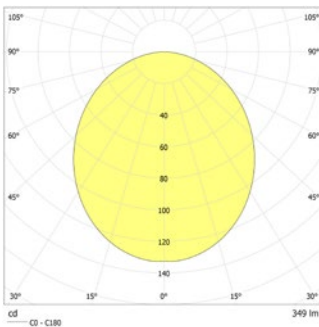

Ceiling mounting: Minimum illumination 1.0lx (middle of escape route), Maintenance factor 0.8

Beam diameter [m]	Beam diameter [m]	Beam diameter [m]
2.5	4.0	10.0
3.0	4.3	10.8
4.0	4.6	11.9
5.0	4.8	12.7
6.0	4.7	13.2
7.0	4.5	13.5
8.0	4.0	13.4
9.0	3.2	13.1
10.0	1.6	12.6

Minimum illumination 1.0lx (area illumination), Maintenance factor 0.8

Beam diameter [m]	Beam diameter [m]	Beam diameter [m]
2.5	2.8	8.5
3.0	3.0	9.2
4.0	3.3	10.2
5.0	3.5	11.0
6.0	3.6	11.6
7.0	3.6	11.4
8.0	3.4	11.3
9.0	3.2	11.2
10.0	3.0	10.5

Articles

SN 9100.1 LED J/SV		
Colors	RAL 9016	RAL (special)
Art. no.	101318621	101318722
recessed ceiling mounting	Light colour: 3000 K	Protection category: IP20

SN 9100.1 LED J/SV		
Colors	RAL 9016	RAL (special)
Art. no.	101318823	101318924
recessed ceiling mounting	Light colour: 4000 K	Protection category: IP20