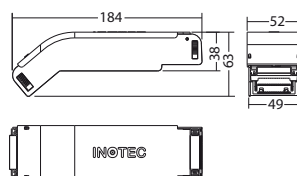

LED-Supply 230-3 J-SV SK IIext. Art. no. 101436536

Accessories cover plate SN 9100.1 SQ Art. no. 100661344