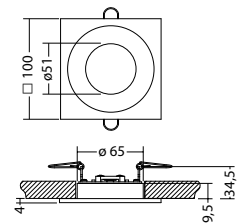

LED-Supply 230-3 J-SV SK IIext. Art. no. 101436536

Accessories cover plate SN 9100.1 SQ Art. no. 100661344