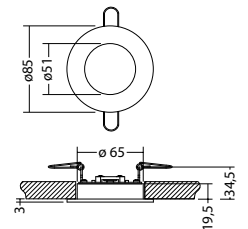

High-quality LED downlight, ideal for area or escape route illumination. Powder-coated aluminium housing without any visible screws designed for tool-less recessed ceiling installation in a ceiling cut-out Ø 68mm.

Technical data

Material:	aluminium powder-coated
Illuminant:	1 x 3,5W LED-module
Luminous flux:	349 lm
Nominal voltage AC:	230V ±10% 50/60 Hz
Nominal voltage DC:	176 - 264 V
Nominal current AC:	33 mA
Nominal current DC:	25 mA

Apparent power:	7,6 VA
Effective power:	5,7 W
Inrush current:	8 A / 50 µs
Protection class:	II
Input terminals:	2.5mm² feed through wiring
Temperature ta:	-15...+40 °C

Ceiling mounting: Minimum illumination 1.0lx (middle of escape route), Maintenance factor 0.8

Beam diameter [m]	Beam diameter [m]	Beam diameter [m]
2.5	4.0	10.0
3.0	4.3	10.8
4.0	4.6	11.9
5.0	4.8	12.7
6.0	4.7	13.2
7.0	4.5	13.5
8.0	4.0	13.4
9.0	3.2	13.1
10.0	1.6	12.6

Minimum illumination 1.0lx (area illumination), Maintenance factor 0.8

Beam diameter [m]	Beam diameter [m]	Beam diameter [m]
2.5	2.8	8.5
3.0	3.0	9.2
4.0	3.3	10.2
5.0	3.5	11.0
6.0	3.6	11.6
7.0	3.6	11.4
8.0	3.4	11.3
9.0	3.2	11.2
10.0	3.0	10.5

Articles

SN 9100.1 LED J/SV		
Colors	RAL 9016	RAL (special)
Art. no.	101318621	101318722
recessed ceiling mounting	Light colour: 3000 K	Protection category: IP20

SN 9100.1 LED J/SV		
Colors	RAL 9016	RAL (special)
Art. no.	101318823	101318924
recessed ceiling mounting	Light colour: 4000 K	Protection category: IP20

LED-Supply 230-3 J-SV SK IIext. Art. no. 101436536

Accessories cover plate SN 9100.1 SQ Art. no. 100661344