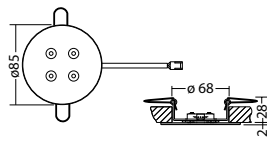

Articles

SN 9104.1 -41 LED 24V round

Colors	stainless steel	RAL 9016	RAL (special)
Art. no.	101323065	101322964	101323166
recessed ceiling mounting	Light colour: 6500 K		Protection category: IP20