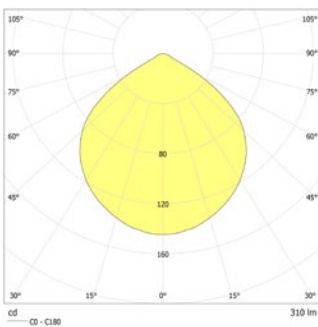

Ceiling mounting: Minimum illumination 1.0lx (middle of escape route), Maintenance factor 0.8

Beam diameter [m]	Beam diameter [m]	Beam diameter [m]
2.5	3.7	8.5
3.0	4.1	9.7
4.0	4.7	11.5
5.0	5.0	12.9
6.0	5.1	13.9
7.0	4.9	14.3
8.0	4.5	14.4
9.0	3.7	14.3
10.0	2.5	13.8

Minimum illumination 1.0lx (area illumination), Maintenance factor 0.8

Beam diameter [m]	Beam diameter [m]	Beam diameter [m]
2.5	2.7	6.4
3.0	3.1	7.3
4.0	3.6	9.0
5.0	3.7	10.6
6.0	3.7	11.8
7.0	3.6	12.4
8.0	3.4	12.8
9.0	3.1	12.6
10.0	2.6	12.4