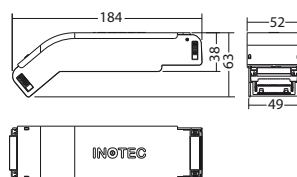

LED-Supply 24-3 SK III ext.

Art. no. 101442091

Name	Accessories	Art. no.
FLD-Supply 230/320 SK II ext.	required	101445226
LED-Supply 230-3 J-SV SK II ext.	required	101436536
LED-Supply 230-3 NE-SV SK II ext.	required	101436738
LED-Supply 230-3 SK II ext.	required	101436637
LED-Supply 24-3 S SK II ext.	required	101436233
LED-Supply 24-3 SK III ext.	required	101442091
LED-Supply 24-3 SK III ext.	required	101435425