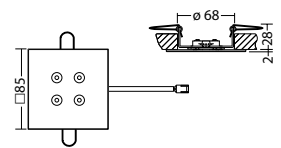

SN 9104.1 -41 LED 24V square

Colors	stainless steel	RAL 9016	RAL (special)
Art. no.	101323368	101323267	101323469
recessed ceiling mounting	Light colour: 6500 K		Protection category: IP20