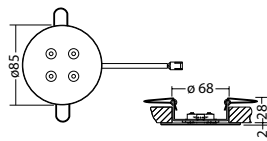

Articles

SN 9104.1 -41 LED J/SV round

Colors	stainless steel	RAL 9016	RAL (special)
Art. no.	101323065	101322964	101323166
recessed ceiling mounting	Light colour: 6500 K		Protection category: IP20