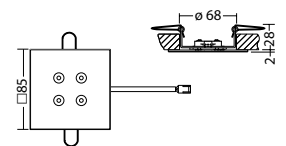

SN 9104.1 -41 LED J/SV square

Colors	stainless steel	RAL 9016	RAL (special)
Art. no.	101323368	101323267	101323469
recessed ceiling mounting	Light colour: 6500 K		Protection category: IP20