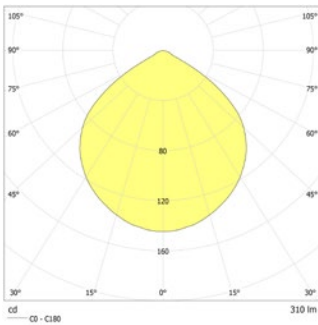

Elegant LED safety luminaires with powder-coated cover designed for tool-less recessed ceiling installation.

Technical data

Material:	sheet steel powder-coated
Illuminant:	4 x 1W LED-module
Luminous flux:	310 lm
Nominal voltage AC:	230V ±10% 50/60 Hz
Nominal voltage DC:	176 - 264 V
Nominal current AC:	36 mA

Nominal current DC:	32 mA
Apparent power:	8,3 VA
Inrush current:	8 A / 50 µs
Protection class:	II
Input terminals:	2.5mm² feed through wiring
Temperature ta:	-15...+40 °C

Ceiling mounting: Minimum illumination 1.0lx (middle of escape route), Maintenance factor 0.8

[m]	2.5	3.7	8.5
2.5	3.7	8.5	
3.0	4.1	9.7	
4.0	4.7	11.5	
5.0	5.0	12.9	
6.0	5.1	13.9	
7.0	4.9	14.3	
8.0	4.5	14.4	
9.0	3.7	14.3	
10.0	2.5	13.8	

Minimum illumination 1.0lx (area illumination), Maintenance factor 0.8

[m]	2.5	2.7	6.4
2.5	2.7	6.4	
3.0	3.1	7.3	
4.0	3.6	9.0	
5.0	3.7	10.6	
6.0	3.7	11.8	
7.0	3.6	12.4	
8.0	3.4	12.8	
9.0	3.1	12.6	
10.0	2.6	12.4	

Articles

SN 9104.1 -41 LED J/SV round

Colors	stainless steel	RAL 9016	RAL (special)
Art. no.	101323065	101322964	101323166
recessed ceiling mounting	Light colour: 6500 K		Protection category: IP20

SN 9104.1 -41 LED J/SV square

Colors	stainless steel	RAL 9016	RAL (special)
Art. no.	101323368	101323267	101323469
recessed ceiling mounting	Light colour: 6500 K		Protection category: IP20

LED-Supply 230-3 J-SV SK II ext.

Art. no. 101436536

Name	Accessories	Art. no.
FLD-Supply 230/320 SK II ext.	required	101445226
LED-Supply 230-3 J-SV SK II ext.	required	101436536
LED-Supply 230-3 NE-SV SK II ext.	required	101436738
LED-Supply 230-3 SK II ext.	required	101436637
LED-Supply 24-3 S SK II ext.	required	101436233
LED-Supply 24-3 SK III ext.	required	101442091
LED-Supply 24-3 SK III ext.(Metallgehäuse)	required	101435425