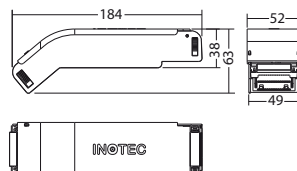

LED-Supply 230-3 J-SV SK II ext.

Art. no. 101436536

Name	Accessories	Art. no.
FLD-Supply 230/320 SK II ext.	required	101445226
LED-Supply 230-3 J-SV SK II ext.	required	101436536
LED-Supply 230-3 NE-SV SK II ext.	required	101436738
LED-Supply 230-3 SK II ext.	required	101436637
LED-Supply 24-3 S SK II ext.	required	101436233
LED-Supply 24-3 SK III ext.	required	101442091
LED-Supply 24-3 SK III ext.(Metallgehäuse)	required	101435425