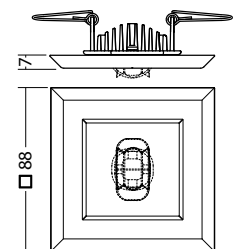

SN 9400 -03 SLB LED J/SV square

Colors	RAL 9005	RAL 9016	RAL (special)
Art. no.	102061376	101325590	101325691
recessed ceiling mounting	Light colour: 4000 K		Protection category: IP20