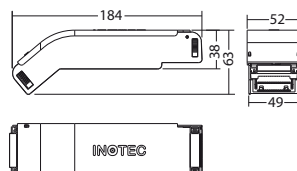

LED-Supply 230-3 J-SV SK IIext.

Art. no. 101436536

Name	Accessories	Art. no.
FLD-Supply 230/320 SK II ext.	required	101445226
LED-Supply 230-3 J-SV SK IIext.	required	101436536
LED-Supply 230-3 NE-SV SK IIext.	required	101436738
LED-Supply 230-3 SK II ext.	required	101436637
LED-Supply 24-3 SK III ext.	required	101442091