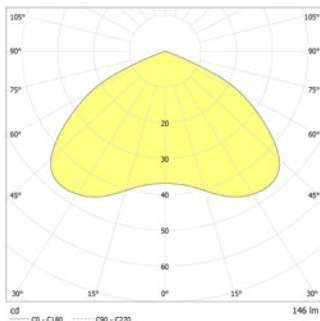

LED safety luminaire with optimised light distribution for the illumination of small areas such as lavatories or electrical operating rooms with a luminaire. Housing made of powder-coated aluminium for installation in Ø 68mm ceiling cutout. Incl. 4-chip LED illuminant for maximum safety.

Technical data

Material:	die-cast aluminum powder-coated
Illuminant:	1 x 0,9W LED-module
Luminous flux:	146 lm
Nominal voltage AC:	230V ±10% 50/60 Hz
Nominal voltage DC:	176 - 264 V
Nominal current AC:	15 mA
Nominal current DC:	12 mA

Apparent power:	3,5 VA
Effective power:	2,6 W
Inrush current:	8 A / 50 µs
Protection class:	II
Input terminals:	2.5mm² feed through wiring
Temperature ta:	-15...+40 °C

Ceiling mounting: Minimum illumination 1.0lx (middle of escape route), Maintenance factor 0.8

Beam diameter [m]	Beam diameter [m]	Beam diameter [m]
2.5	3.3	8.2
3.0	3.5	8.8
3.5	3.6	9.4
4.0	3.5	9.8
4.5	3.2	10.0
5.0	2.7	10.1

Minimum illumination 1.0lx (area illumination), Maintenance factor 0.8

Beam diameter [m]	Beam diameter [m]	Beam diameter [m]
2.5	2.2	6.8
3.0	2.3	7.4
3.5	2.5	8.0
4.0	2.6	8.4
4.5	2.5	8.6
5.0	2.4	8.2

Articles

SN 9400 -03 SLB LED J/SV round

Colors	RAL 9005	RAL 9016	RAL (special)
Art. no.	102061174	101325186	101325287
recessed ceiling mounting	Light colour: 4000 K		Protection category: IP20

SN 9400 -03 SLB LED J/SV square

Colors	RAL 9005	RAL 9016	RAL (special)
Art. no.	102061376	101325590	101325691
recessed ceiling mounting	Light colour: 4000 K		Protection category: IP20

LED-Supply 230-3 J-SV SK IIext.

Art. no. 101436536