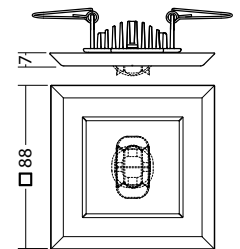

SN 9400-03 SLB LED NE/SV square

Colors	RAL 9005	RAL 9016	RAL (special)
Art. no.	102061376	101325590	101325691

recessed ceiling mounting Light colour: 4000 K Protection category: IP20