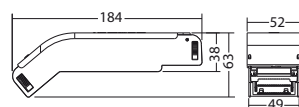

LED-Supply 230-3 NE-SV SK II ext. Art. no. 101436738

required

Name **Accessories** **Art. no.**

FLD-Supply 230/320 SK II ext.	required	101445226
LED-Supply 230-3 J-SV SK II ext.	required	101436536
LED-Supply 230-3 NE-SV SK II ext.	required	101436738
LED-Supply 230-3 SK II ext.	required	101436637
LED-Supply 24-3 SK III ext.	required	101442091