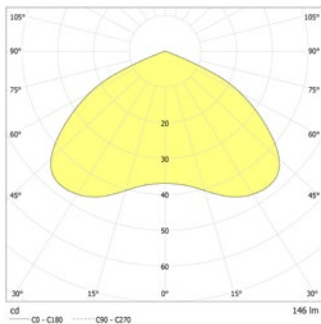

LED safety luminaire with optimised light distribution for the illumination of small areas such as lavatories or electrical operating rooms with a luminaire. Housing made of powder-coated aluminium for installation in Ø 68mm ceiling cutout. Incl. 4-chip LED illuminant for maximum safety.

Technical data

Material:	die-cast aluminum powder-coated
Illuminant:	1 x 0,9W LED-module
Luminous flux:	146 lm
Nominal voltage AC:	230V AC ±10% 50/60 Hz
Nominal current AC:	15 mA

Apparent power:	3,5 VA
Inrush current:	8 A / 50 µs
Protection class:	II
Input terminals:	2.5mm² feed through wiring
Temperature ta:	-15...+40 °C

Ceiling mounting: Minimum illumination 1.0lx (middle of escape route), Maintenance factor 0.8

[m]	2.5	3.3	8.2
2.5	3.0	3.5	8.8
3.5	3.5	3.6	9.4
4.0	3.5	3.5	9.8
4.5	3.2	3.2	10.0
5.0	2.7	2.7	10.1

Minimum illumination 1.0lx (area illumination), Maintenance factor 0.8

[m]	2.5	2.2	6.8
2.5	3.0	2.3	7.4
3.5	3.5	2.5	8.0
4.0	2.6	2.6	8.4
4.5	2.5	2.5	8.6
5.0	2.4	2.4	8.2

Articles

SN 9400-03 SLB LED NE/SV round

Colors	RAL 9005	RAL 9016	RAL (special)
Art. no.	102061174	101325186	101325287

recessed ceiling mounting Light colour: 4000 K Protection category: IP20

SN 9400-03 SLB LED NE/SV square

Colors	RAL 9005	RAL 9016	RAL (special)
Art. no.	102061376	101325590	101325691

recessed ceiling mounting Light colour: 4000 K Protection category: IP20

LED-Supply 230-3 NE-SV SK II ext. Art. no. 101436738

required

Name **Accessories** **Art. no.**

FLD-Supply 230/320 SK II ext.	required	101445226
LED-Supply 230-3 J-SV SK II ext.	required	101436536
LED-Supply 230-3 NE-SV SK II ext.	required	101436738
LED-Supply 230-3 SK II ext.	required	101436637
LED-Supply 24-3 SK III ext.	required	101442091