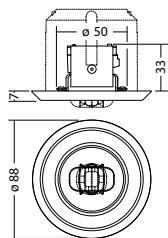

Articles

SN 9424 -06 AHB LED 24V round

Colors	RAL 9005	RAL 9016	RAL (special)
Art. no.	102064612	101359946	101360047
switch box installation	Light colour: 4000 K		Protection category: IP20