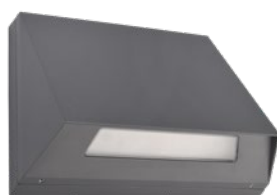

BN noodunit AP SV/B LED - 1-8/D SKII IP66 Art. Nr. 102024091

benodigd