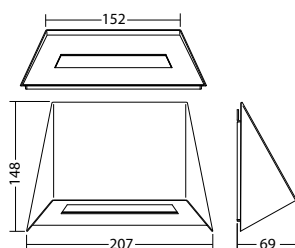

Omschrijving	Accessoires	Art. nr.
Montagebeugel SN 6204.1 IP40, RAL 9016	optioneel	101444317