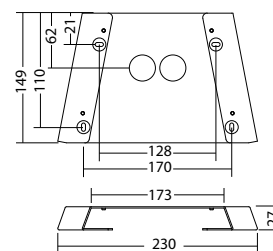

Omschrijving	Accessoires	Art. nr.
Montagebeugel SN 6204.1 IP40, RAL 9016	optioneel	101444317