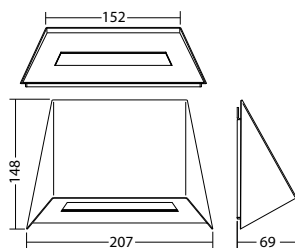

Omschrijving	Accessoires	Art. nr.
Montagebeugel SN 6204.1 IP40, RAL 9016	optioneel	101444317