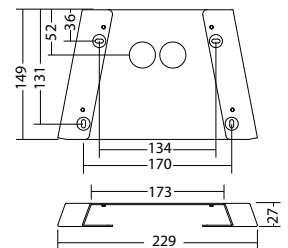

Montagebeugel SN 6204.2 IP65, RAL 7015 Art. Nr. 100922840