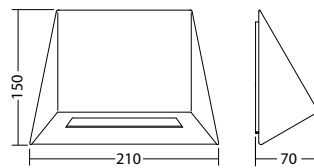

Artikel

SN 6204.2 LED 24V

Kleuren	HWF 7015	RAL 7015	RAL 9016	HWF 9016	HWF (speciale)	RAL (speciale)
Art. Nr.	101832721	101337213	101337011	100816544	101336910	101337516

Wandmontage Lichtkleur: 6500 K Bescherming: IP65