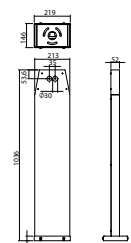

Console SN 6204 LED, RAL 7015 Art. Nr. 101441889