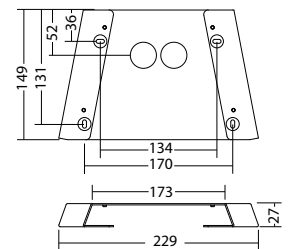

Montagebeugel SN 6204.2 IP65, RAL 7015 Art. Nr. 100922840