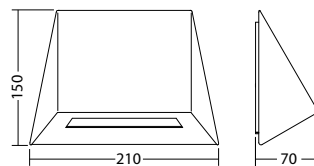

Artikel

SN 6204.2 LED J/SV

Kleuren HWF 7015 RAL 7015 RAL 9016 HWF 9016 HWF (speciale) RAL (speciale)

Art. Nr. 101830495 101282245 101282043 101281841 101281942 101282548

Wandmontage

Lichtkleur: 6500 K

Bescherming: IP65