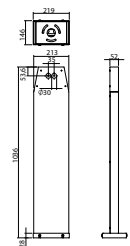

Aarding Console Art. Nr. 101080565

Console SN 6204 LED, RAL 7015 Art. Nr. 101441889