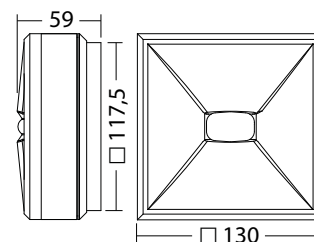

SN 8400 -03 ALB FLD 230V Vierkant

Kleuren	RAL 9005	RAL 9016	RAL (speciale)
Art. Nr.	102066329	101388440	101388541
Plafondmontage	Lichtkleur: 4000 K		Bescherming: IP40

Kabelpendel SN 8400 sq, RAL 9016 Art. Nr. 101445731