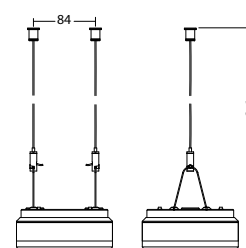

LED vluchtrouteverlichting armatuur met geoptimaliseerde lichtspreading t.b.v. vluchtroutes waar een langwerpig lichtpatroon wenselijk is, zoals in gangen en rechthoekige ruimtes. Gemaakt van gepoedercoat aluminium voor plafondopbouw met o.a. zijdelingse kabelinvoer. Voorzien van 4-Chip LED voor maximale veiligheid. Leverbaar in elk gewenste RAL kleur.

Technische gegevens

Materiaal:	Gepoedercoat gegoten aluminium
Lichtbron:	1 x 0,9W LED module
Lumenoutput:	133 lm
Nom. spanning AC:	230V ±10% 50/60 Hz
Nom. spanning DC:	176 - 264 V
Nom. stroom AC:	13 mA
Nom. stroom DC:	12 mA

Schijnb. vermogen:	3,0 VA
Opgen. vermogen:	2,6 W
Inschakelstroom:	6 A / 22 µs
Beschermingsklasse:	I
Rijgklem:	max. 2,5 mm² aderdikte
Temperatuurbereik:	-15...+40 °C

Plafondmontage: Minimale verlichtingsterkte 1,0lx op de het hart van de vluchtroute, onderhoud factor 0,8

Distance (m)	2.5	3.0	3.5	4.0	4.5
Beam diameter (m)	6.7	5.3	4.9	3.9	3.1
Beam diameter (m)	16.9	18.1	17.8	16.6	14.4
Beam diameter (m)	4.7	5.1	5.5	5.6	5.5
Beam diameter (m)	1.9	2.0	1.8	1.5	1.1

Artikel

SN 8400 -03 ALB FLD 230V Rond

Kleuren	RAL 9005	RAL 9016	RAL (speciale)
Art. Nr.	102066026	101387632	101387733
Plafondmontage	Lichtkleur: 4000 K		Bescherming: IP40

Kabelpendel SN 8400 rd, RAL 9016 Art. Nr. 101445529

SN 8400 -03 ALB FLD 230V Vierkant

Kleuren	RAL 9005	RAL 9016	RAL (speciale)
Art. Nr.	102066329	101388440	101388541
Plafondmontage	Lichtkleur: 4000 K		Bescherming: IP40

Kabelpendel SN 8400 sq, RAL 9016 Art. Nr. 101445731