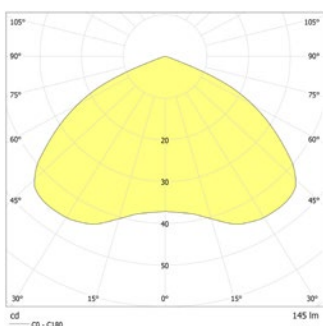

LED vluchtrouteverlichting armatuur met geoptimaliseerde lichtspreading t.b.v. kleine ruimtes zoals toiletten, MIVA-toilet of technische ruimtes met één lichtpunt. Gemaakt van gepoedercoat aluminium voor plafondopbouw met o.a. zijdelingse kabelinvoer. Voorzien van 4-Chip LED voor maximale veiligheid. Leverbaar in elk gewenste RAL kleur.

Technische gegevens

Materiaal:	Gepoedercoat gegoten aluminium
Lichtbron:	1 x 0,9W LED module
Lumenoutput:	145 lm
Nom. spanning AC:	230V AC ±10% 50/60 Hz
Nom. stroom AC:	15 mA
Schijnb. vermogen:	3,5 VA

Opgen. vermogen:	2,6 W
Inschakelstroom:	8 A / 50 µs
Beschermingsklasse:	I
Rijgklem:	max. 2,5 mm² aderdikte
Temperatuurbereik:	-15...+40 °C

Plafondmontage: Minimale verlichtingsterkte 1,0lx op de het hart van de vluchtroute, onderhoud factor 0,8

Beam diameter [m]	Beam diameter [m]	Beam diameter [m]
2.5	3.3	8.2
3.0	3.5	8.8
3.5	3.5	9.3
4.0	3.4	9.7
4.5	3.1	9.9
5.0	2.6	10.0

Minimale verlichtingsterkte 1,0lx op lichtoppervlak, onderhoud factor 0,8

Beam diameter [m]	Beam diameter [m]	Beam diameter [m]
2.5	2.2	6.8
3.0	2.3	7.4
3.5	2.5	8.0
4.0	2.6	8.4
4.5	2.5	8.6
5.0	2.4	8.2

Artikel

SN 8400 -03 SLB LED NE/SV Rond			
Kleuren	RAL 9005	RAL 9016	RAL (speciale)
Art. Nr.	102059053	101301241	101301342
Plafondmontage	Lichtkleur: 4000 K	Bescherming: IP40	

SN 8400 -03 SLB LED NE/SV Vierkant			
Kleuren	RAL 9005	RAL 9016	RAL (speciale)
Art. Nr.	102059457	101302049	101302150
Plafondmontage	Lichtkleur: 4000 K	Bescherming: IP40	

Kabelpendel SN 8400 rd, RAL 9016 Art. Nr. 101445529

Kabelpendel SN 8400 sq, RAL 9016 Art. Nr. 101445731