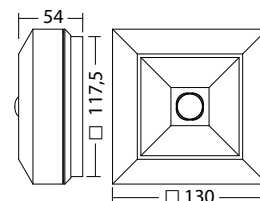

LED vluchtrouteverlichting armatuur met geoptimaliseerde lichtspreading t.b.v. kleine ruimtes zoals toiletten, MIVA-toilet of technische ruimtes met één lichtpunt. Gemaakt van gepoedercoat aluminium voor plafondopbouw met o.a. zijdelingse kabelinvoer. Voorzien van 4-Chip LED voor maximale veiligheid. Leverbaar in elk gewenste RAL kleur.

Technische gegevens

Materiaal:	Gepoedercoat gegoten aluminium
Lichtbron:	1 x 0,9W LED module
Lumenoutput:	145 lm
Nom. spanning AC:	230V AC ±10% 50/60 Hz
Nom. stroom AC:	15 mA
Schijnb. vermogen:	3,5 VA

Opgen. vermogen:	2,6 W
Inschakelstroom:	8 A / 50 µs
Beschermingsklasse:	I
Rijgklem:	max. 2,5 mm² aderdikte
Temperatuurbereik:	-15...+40 °C

Plafondmontage: Minimale verlichtingsterkte 1,0lx op de het hart van de vluchtroute, onderhoud factor 0,8

Beam diameter [m]	Beam diameter [m]	Beam diameter [m]
2.5	3.3	8.2
3.0	3.5	8.8
3.5	3.5	9.3
4.0	3.4	9.7
4.5	3.1	9.9
5.0	2.6	10.0

Minimale verlichtingsterkte 1,0lx op lichtoppervlak, onderhoud factor 0,8

Beam diameter [m]	Beam diameter [m]	Beam diameter [m]
2.5	2.2	6.8
3.0	2.3	7.4
3.5	2.5	8.0
4.0	2.6	8.4
4.5	2.5	8.6
5.0	2.4	8.2

Artikel

SN 8400 -03 SLB LED NE/SV Rond			
Kleuren	RAL 9005	RAL 9016	RAL (speciale)
Art. Nr.	102059053	101301241	101301342
Plafondmontage	Lichtkleur: 4000 K	Bescherming: IP40	

SN 8400 -03 SLB LED NE/SV Vierkant			
Kleuren	RAL 9005	RAL 9016	RAL (speciale)
Art. Nr.	102059457	101302049	101302150
Plafondmontage	Lichtkleur: 4000 K	Bescherming: IP40	

Kabelpendel SN 8400 rd, RAL 9016 Art. Nr. 101445529

Kabelpendel SN 8400 sq, RAL 9016 Art. Nr. 101445731