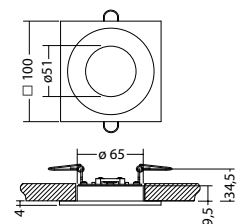

Zubehör Blende SN 9100.1quad., RAL 9016

Art. Nr. 100661344